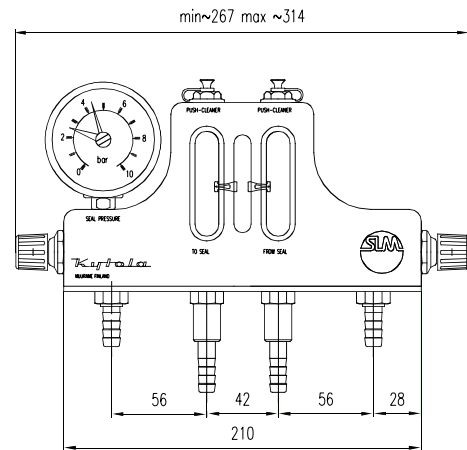

OPTIONS

- Pressure gauge
- Floor mounting stand
- Hoses and hose barb connectors for pump
- Check valve
- Alarm sensor

SLMx-2

Technical data SLMx-2

Body material
Metering tube
Metallic parts
O-ring seals
Max. pressure
Max. temperature
Connectors
Weight

POM
Borosilicate glass (PSU optional material, code "M")
AISI 316, float AISI 329
Viton®
20 bar
100°C
10 mm hose barb connectors
2,4 kg incl. package

| | | | |
|--------------------|------------------|-------------------------------|---|
| SLM | -2- | - | |
| CONNECTORS | | | |
| | | | 10 mm hose barb connectors |
| R | | | 10 mm straight tube connectors for compression fittings |
| N | | | 3/8" straight tube connectors for compression fittings |
| ACCESSORIES | | | |
| A | | | Ind. prox. sensor 20 - 250 VAC/DC (ILK-M18-AB) |
| F | | | Ind. prox. sensor 10 - 55 VDC (ILK-M18-FR) |
| G | | | Pressure gauge, 0 - 10 bar (PMIA10K) |
| E | | | Pressure gauge, 0 - 25 bar (PMIA25K) |
| M | | | PSU -metering tube |
| S | | | Floor mounting stand (ZASJA1SLM) |
| RANGE CODE | | | |
| | Flowrate | Adjustable alarm range | |
| 1 | 0,05 - 1,0 l/min | 0,1 - 0,45 l/min | |
| 3 | 0,1 - 3,0 l/min | 0,3 - 1,2 l/min | |
| 8 | 0,5 - 8,0 l/min | 0,8 - 3,0 l/min | |
| 15 | 1 - 15 USGPH | 1,6 - 7,1 USGPH | |
| 50 | 2 - 50 USGPH | 4,8 - 19 USGPH | |
| 2 | 0,1 - 2,0 USGPM | 0,2 - 0,8 USGPM | |