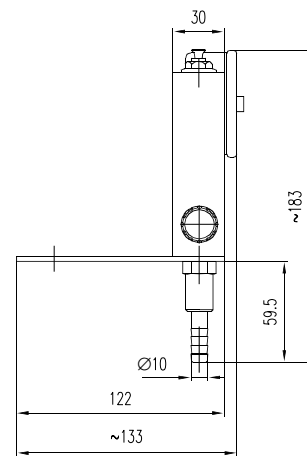

OPTIONS

- Pressure gauge
- Floor mounting stand
- Hoses and hose barb connectors for pump
- Check valve
- Alarm sensor

SLMx-2

Technical data SLMx-2

Body material
Metering tube
Metallic parts
O-ring seals
Max. pressure
Max. temperature
Connectors
Weight

POM
Borosilicate glass (PSU optional material, code "M")
AISI 316, float AISI 329
Viton®
20 bar
100°C
10 mm hose barb connectors
2,4 kg incl. package

| | | | |
|--------------------|------------------|-------------------------------|---|
| SLM | -2- | - | |
| CONNECTORS | | | |
| | | | 10 mm hose barb connectors |
| R | | | 10 mm straight tube connectors for compression fittings |
| N | | | 3/8" straight tube connectors for compression fittings |
| ACCESSORIES | | | |
| A | | | Ind. prox. sensor 20 - 250 VAC/DC (ILK-M18-AB) |
| F | | | Ind. prox. sensor 10 - 55 VDC (ILK-M18-FR) |
| G | | | Pressure gauge, 0 - 10 bar (PMIA10K) |
| E | | | Pressure gauge, 0 - 25 bar (PMIA25K) |
| M | | | PSU -metering tube |
| S | | | Floor mounting stand (ZASJA1SLM) |
| RANGE CODE | | | |
| | Flowrate | Adjustable alarm range | |
| 1 | 0,05 - 1,0 l/min | 0,1 - 0,45 l/min | |
| 3 | 0,1 - 3,0 l/min | 0,3 - 1,2 l/min | |
| 8 | 0,5 - 8,0 l/min | 0,8 - 3,0 l/min | |
| 15 | 1 - 15 USGPH | 1,6 - 7,1 USGPH | |
| 50 | 2 - 50 USGPH | 4,8 - 19 USGPH | |
| 2 | 0,1 - 2,0 USGPM | 0,2 - 0,8 USGPM | |